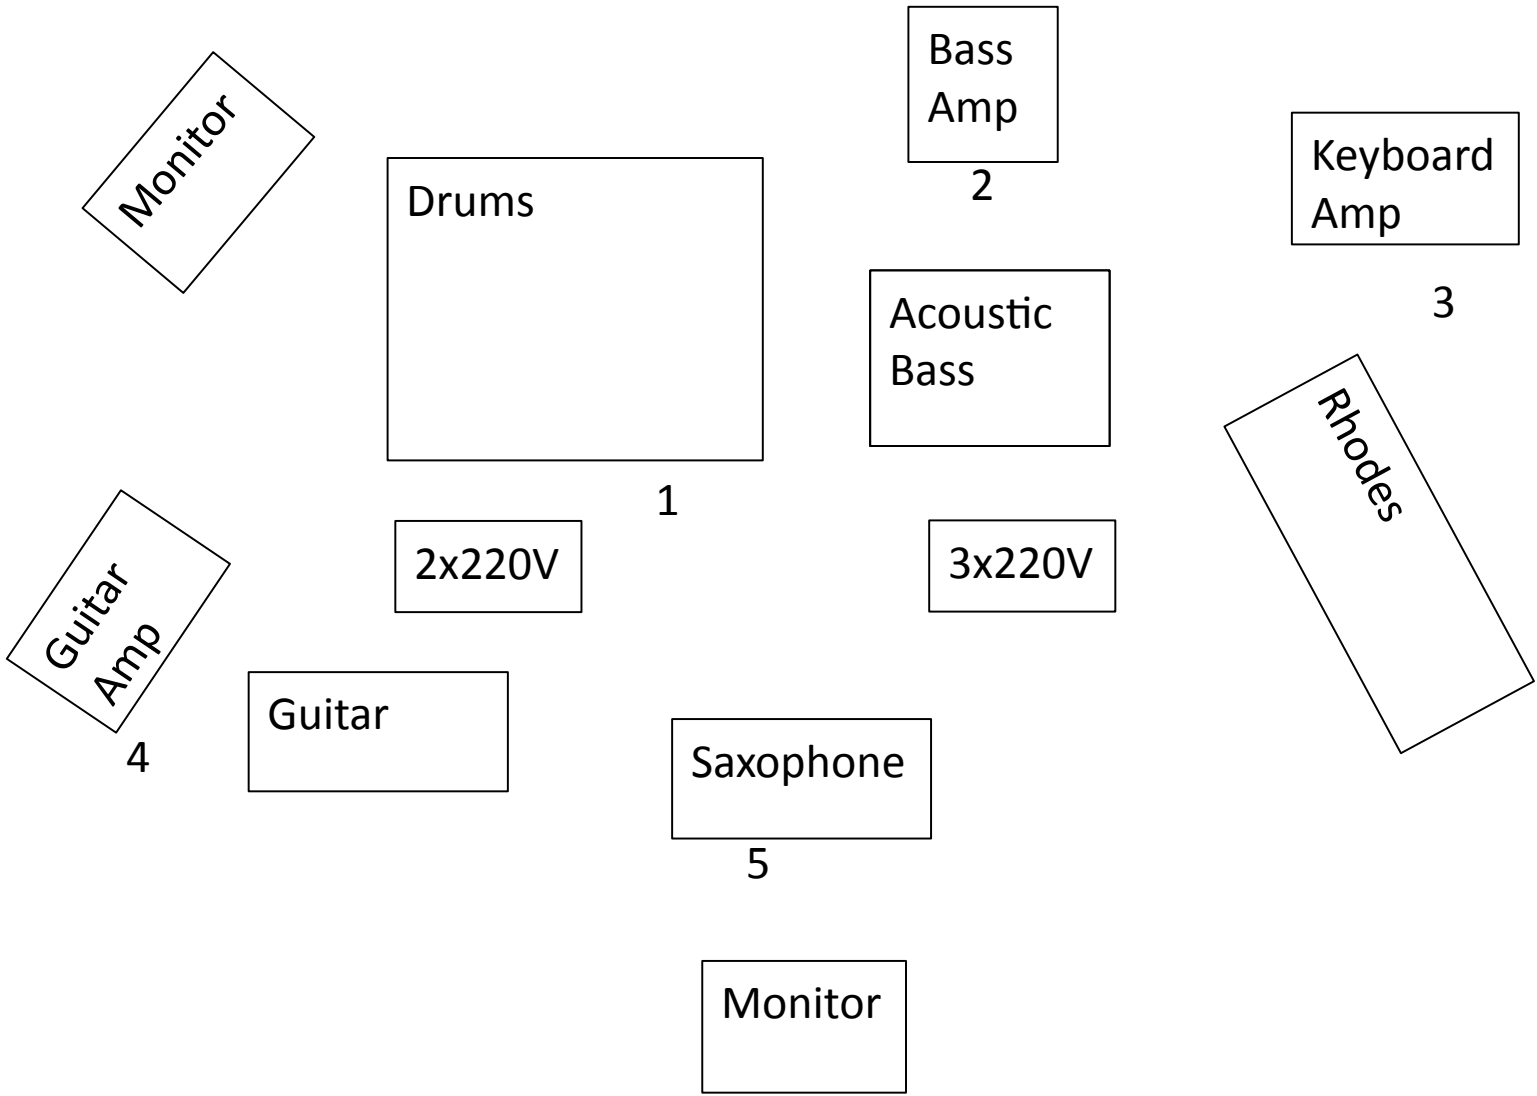

FOH  
speaker

Input list:

- 1 – kick mic, snare mic, two overhead mics
- 2 – bass amp mic
- 3 – keyboard amp mic

- 4 – guitar amp mic
- 5 – saxophone mic

Monitors, mics and FOH provided  
by festival

FOH  
speaker